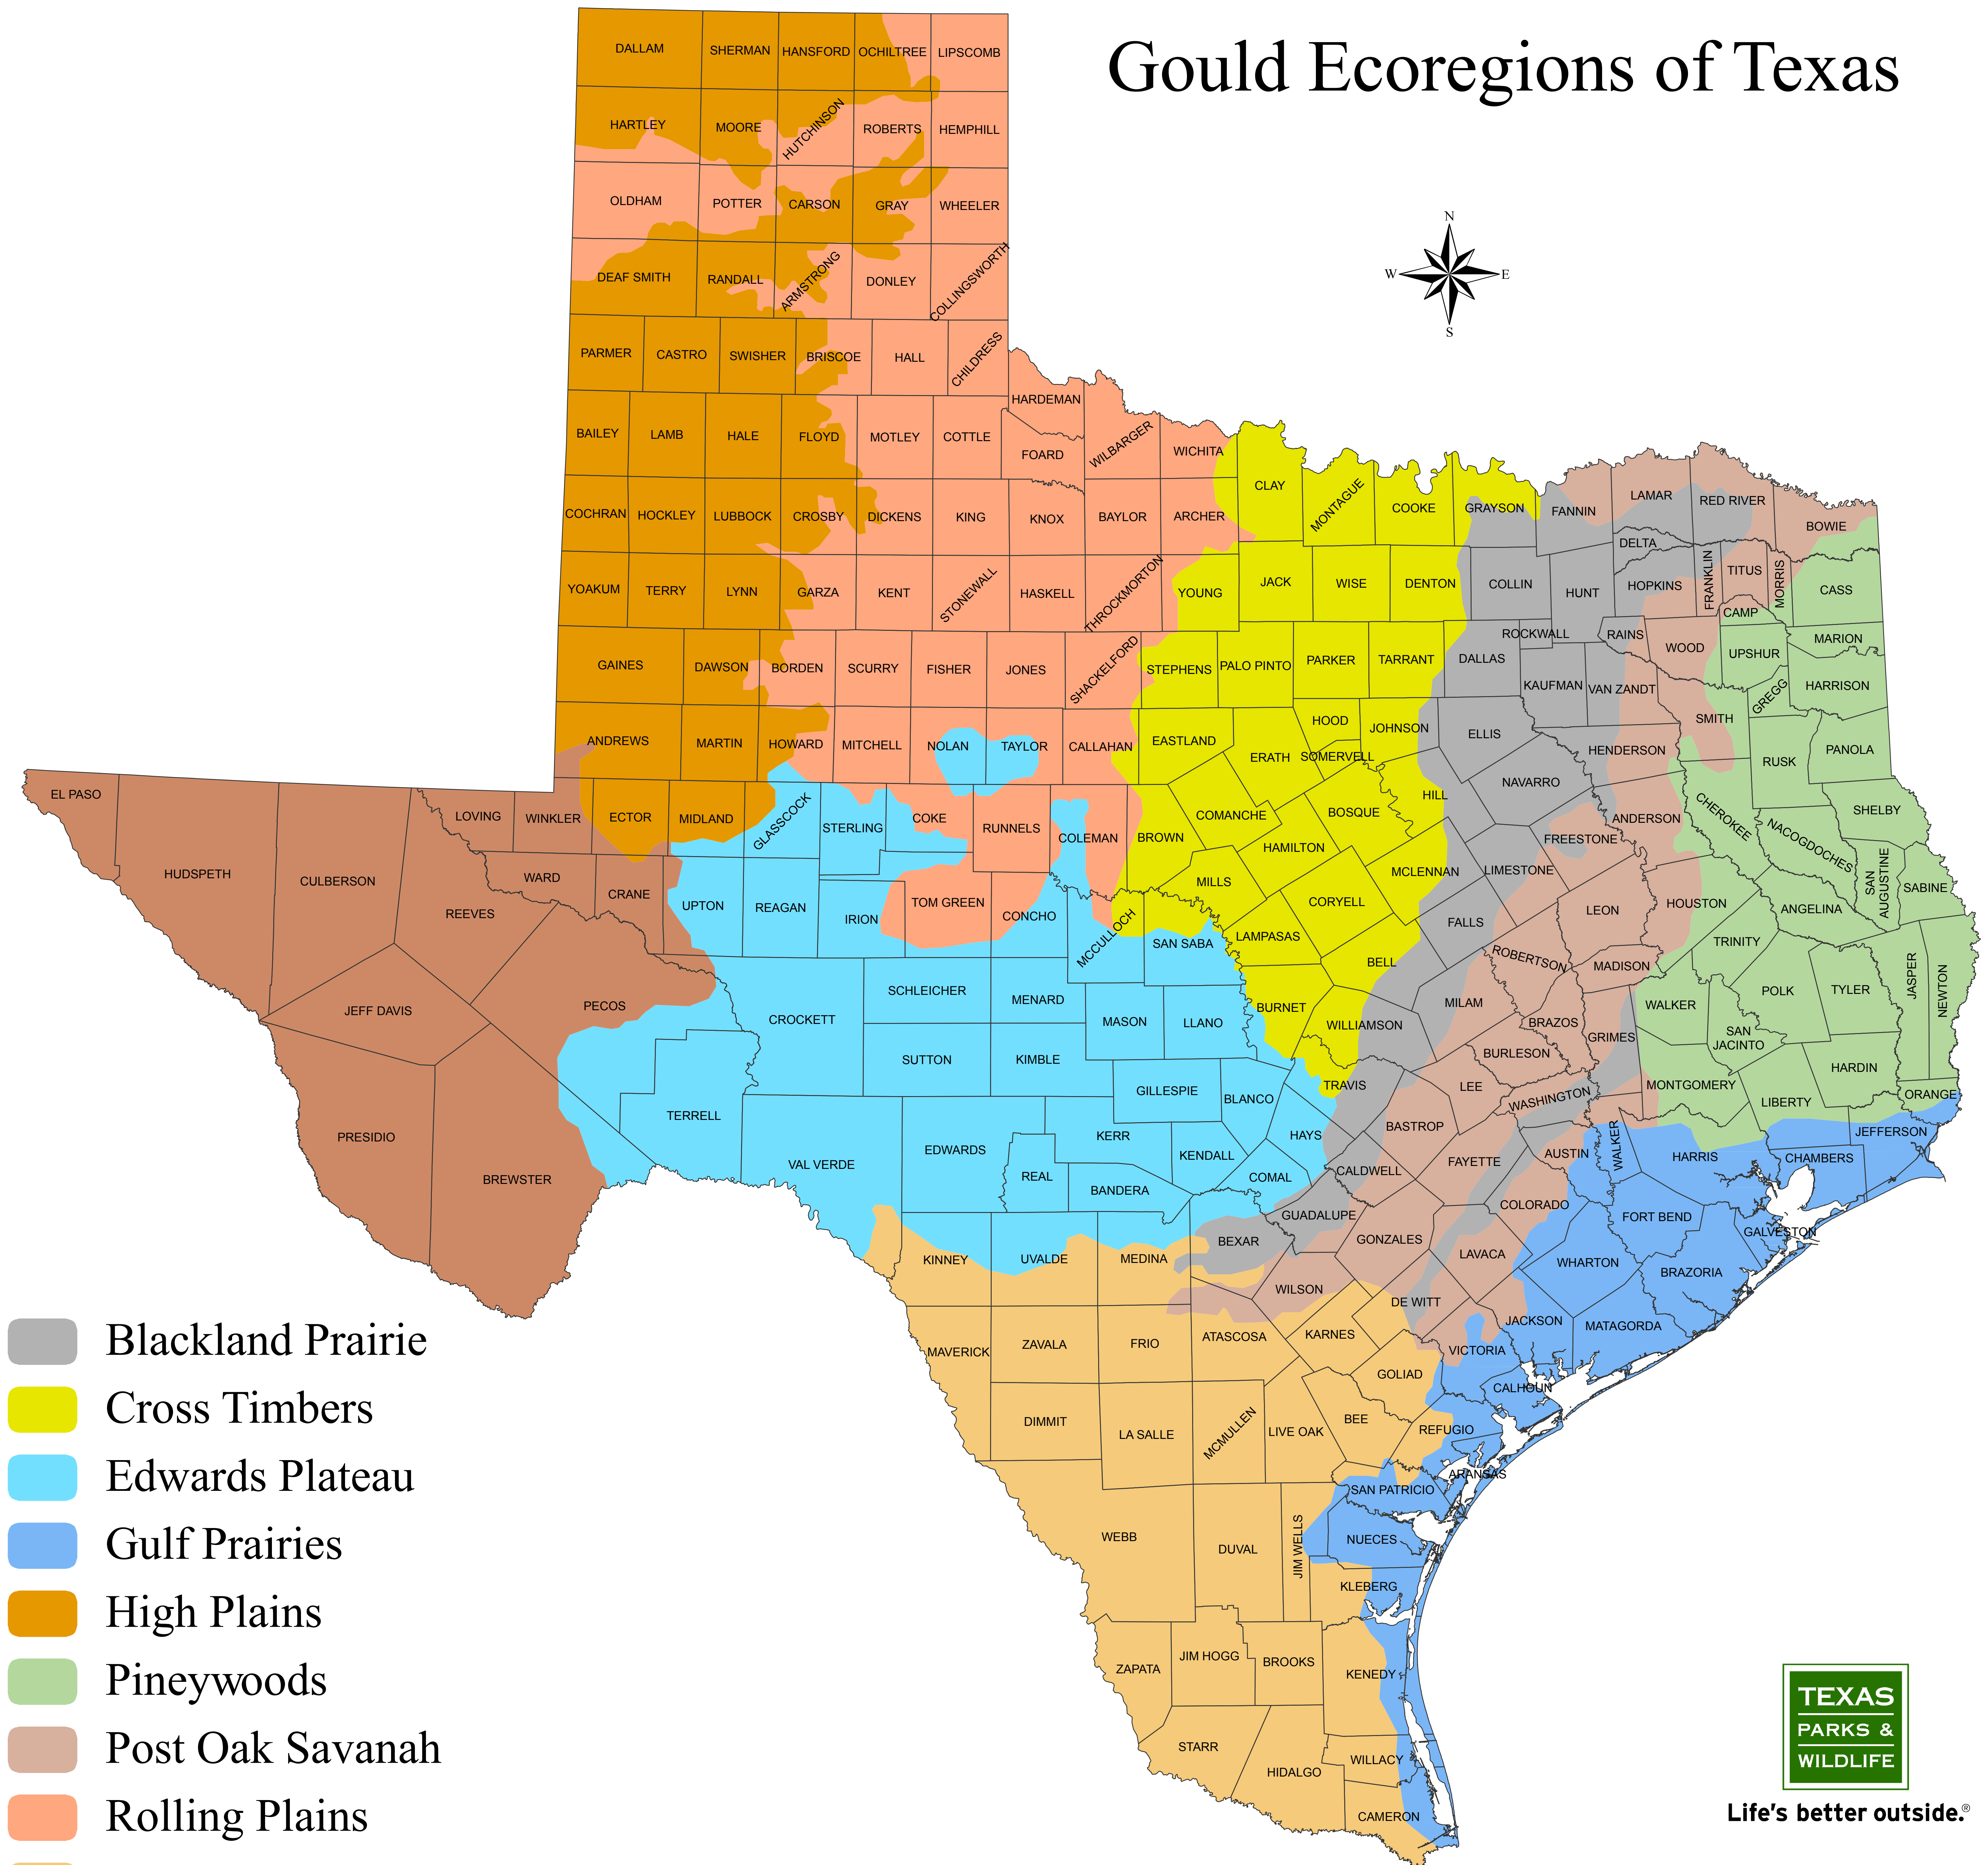

# Gould Ecoregions of Texas

-  Blackland Prairie
-  Cross Timbers
-  Edwards Plateau
-  Gulf Prairies
-  High Plains
-  Pineywoods
-  Post Oak Savannah
-  Rolling Plains
-  South Texas Plains
-  Trans-Pecos